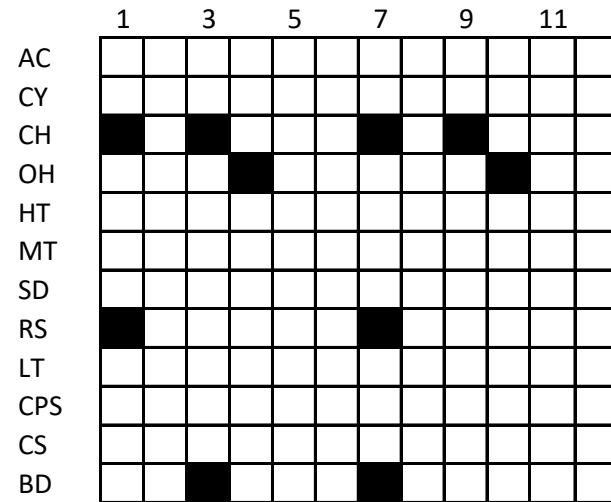

Beat 5

Beat 6

- AC Accent
- CY Cymbal
- CH Closed Hat
- OH Open Hat
- HT High Tom
- MT Mid Tom
- SD Snare
- RS Rim Shot
- LT Low Tome
- CPS Claps
- CB Cowbell
- BD Bass Drum

Beat 7

Beat 8

- AC Accent
- CY Cymbal
- CH Closed Hat
- OH Open Hat
- HT High Tom
- MT Mid Tom
- SD Snare
- RS Rim Shot
- LT Low Tom
- CPS Claps
- CB Cowbell
- BD Bass Drum