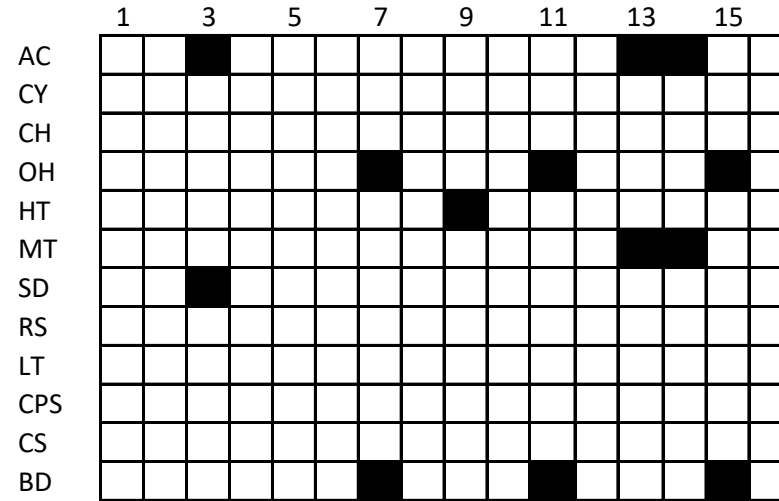

Break 2

- AC Accent
- CY Cymbal
- CH Closed Hat
- OH Open Hat
- HT High Tom
- MT Mid Tom
- SD Snare
- RS Rim Shot
- LT Low Tome
- CPS Claps
- CB Cowbell
- BD Bass Drum