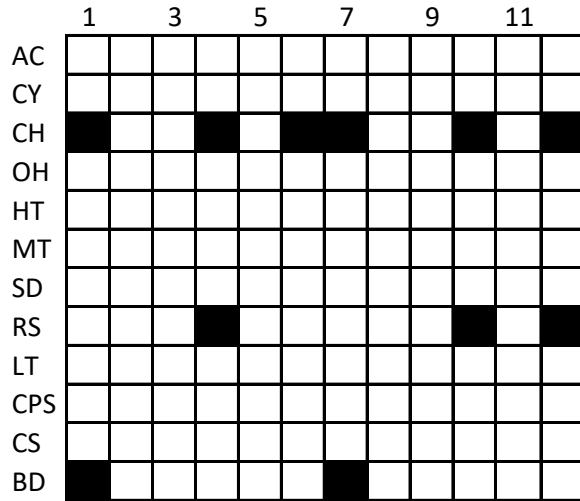

Beat 9

Beat 10

- AC Accent
- CY Cymbal
- CH Closed Hat
- OH Open Hat
- HT High Tom
- MT Mid Tom
- SD Snare
- RS Rim Shot
- LT Low Tome
- CPS Claps
- CB Cowbell
- BD Bass Drum

Beat 11

Beat 12

- AC Accent
- CY Cymbal
- CH Closed Hat
- OH Open Hat
- HT High Tom
- MT Mid Tom
- SD Snare
- RS Rim Shot
- LT Low Tome
- CPS Claps
- CB Cowbell
- BD Bass Drum