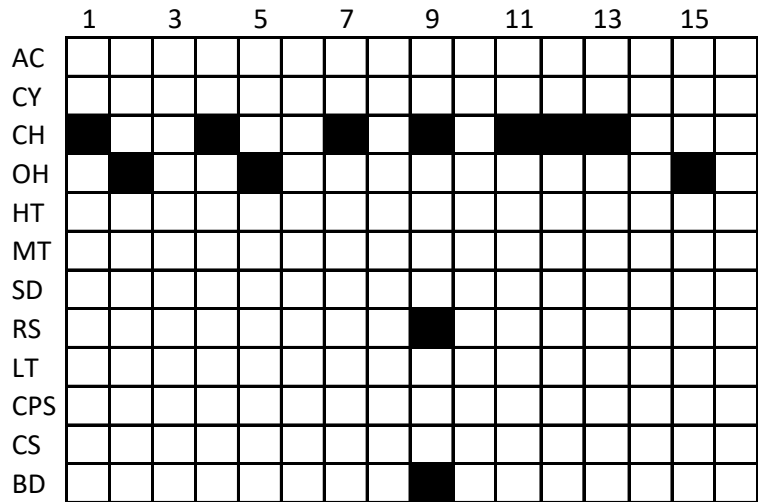

Beat 9

Beat 10

- AC Accent
- CY Cymbal
- CH Closed Hat
- OH Open Hat
- HT High Tom
- MT Mid Tom
- SD Snare
- RS Rim Shot
- LT Low Tome
- CPS Claps
- CB Cowbell
- BD Bass Drum

Beat 11

Beat 12

- AC Accent
- CY Cymbal
- CH Closed Hat
- OH Open Hat
- HT High Tom
- MT Mid Tom
- SD Snare
- RS Rim Shot
- LT Low Tome
- CPS Claps
- CB Cowbell
- BD Bass Drum