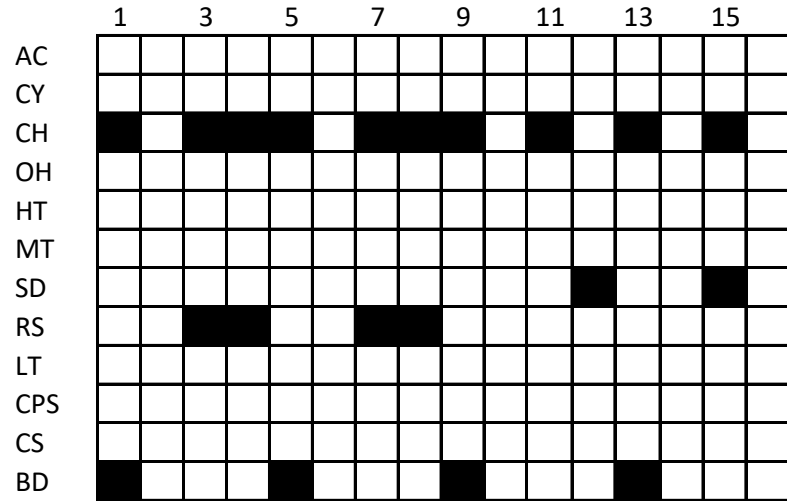

Beat 10

- AC Accent
- CY Cymbal
- CH Closed Hat
- OH Open Hat
- HT High Tom
- MT Mid Tom
- SD Snare
- RS Rim Shot
- LT Low Tome
- CPS Claps
- CB Cowbell
- BD Bass Drum