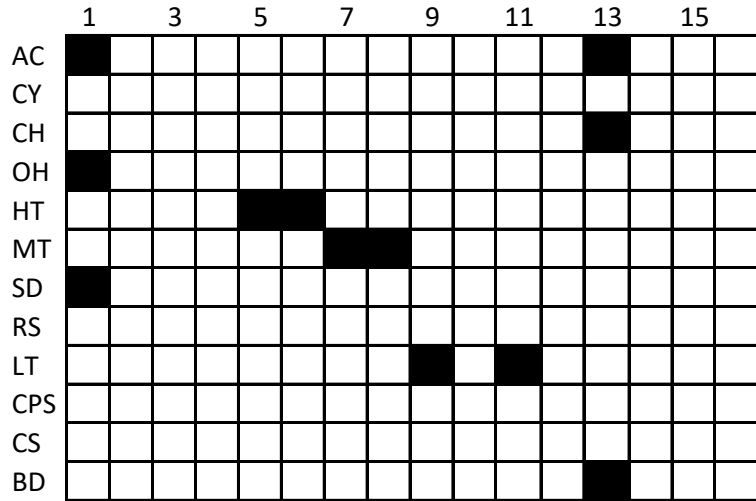

Break 1

Break 2

- AC Accent
- CY Cymbal
- CH Closed Hat
- OH Open Hat
- HT High Tom
- MT Mid Tom
- SD Snare
- RS Rim Shot
- LT Low Tome
- CPS Claps
- CB Cowbell
- BD Bass Drum

Break 3

Break 4

- AC Accent
- CY Cymbal
- CH Closed Hat
- OH Open Hat
- HT High Tom
- MT Mid Tom
- SD Snare
- RS Rim Shot
- LT Low Tome
- CPS Claps
- CB Cowbell
- BD Bass Drum