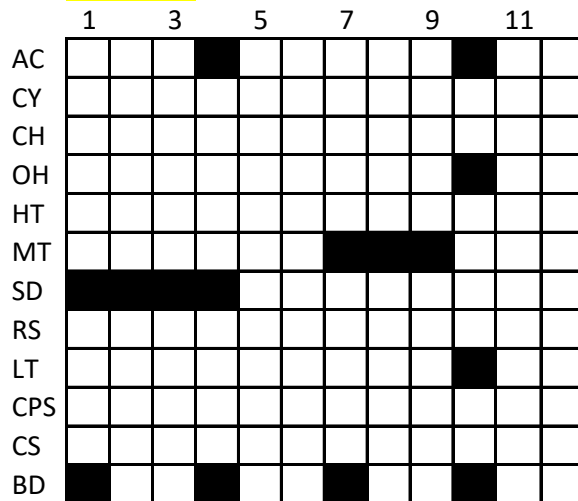

Break 1

Break 2

- AC Accent
- CY Cymbal
- CH Closed Hat
- OH Open Hat
- HT High Tom
- MT Mid Tom
- SD Snare
- RS Rim Shot
- LT Low Tome
- CPS Claps
- CB Cowbell
- BD Bass Drum

Break 3

Break 4

- AC Accent
- CY Cymbal
- CH Closed Hat
- OH Open Hat
- HT High Tom
- MT Mid Tom
- SD Snare
- RS Rim Shot
- LT Low Tome
- CPS Claps
- CB Cowbell
- BD Bass Drum

Break 5

Break 6

- AC Accent
- CY Cymbal
- CH Closed Hat
- OH Open Hat
- HT High Tom
- MT Mid Tom
- SD Snare
- RS Rim Shot
- LT Low Tome
- CPS Claps
- CB Cowbell
- BD Bass Drum

Break 7

Break 8

- AC Accent
- CY Cymbal
- CH Closed Hat
- OH Open Hat
- HT High Tom
- MT Mid Tom
- SD Snare
- RS Rim Shot
- LT Low Tome
- CPS Claps
- CB Cowbell
- BD Bass Drum

Break 9

	1	3	5	7	9	11		
AC	■		■		■		■	
CY								
CH								
OH	■							
HT							■	■
MT		■	■	■	■	■		
SD			■	■		■	■	
RS								
LT								
CPS								
CS								
BD	■							

One Drop

	1	3	5	7	9	11	13	15
AC			■		■		■	
CY								
CH	■	■	■	■	■	■	■	■
OH								
HT								
MT								
SD								
RS					■			
LT								
CPS								
CS								
BD					■			