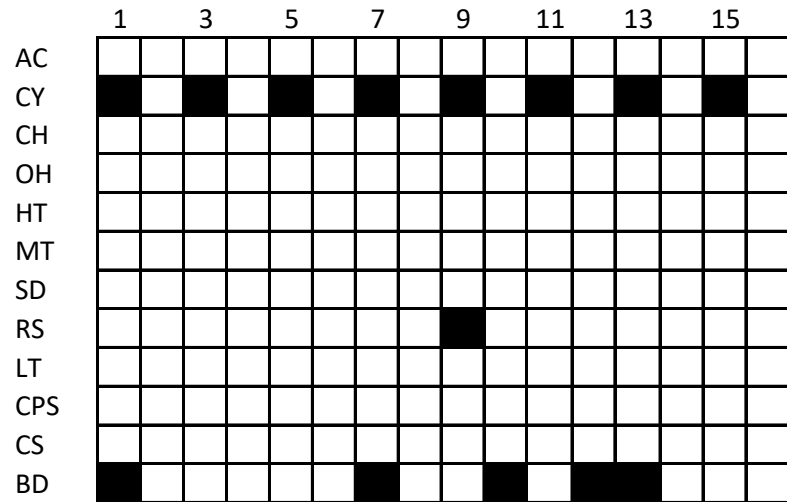

Beat 9

Beat 10

- AC Accent
- CY Cymbal
- CH Closed Hat
- OH Open Hat
- HT High Tom
- MT Mid Tom
- SD Snare
- RS Rim Shot
- LT Low Tome
- CPS Claps
- CB Cowbell
- BD Bass Drum

Beat 11

Beat 12

- AC Accent
- CY Cymbal
- CH Closed Hat
- OH Open Hat
- HT High Tom
- MT Mid Tom
- SD Snare
- RS Rim Shot
- LT Low Tome
- CPS Claps
- CB Cowbell
- BD Bass Drum