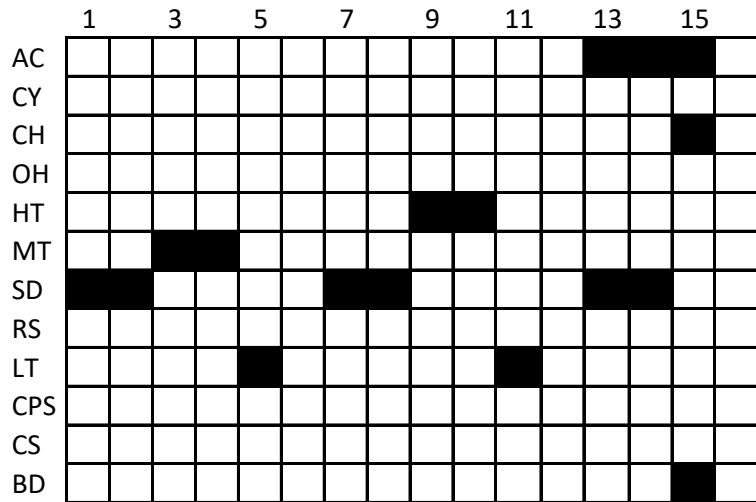

Break 1

Break 2

- AC Accent
- CY Cymbal
- CH Closed Hat
- OH Open Hat
- HT High Tom
- MT Mid Tom
- SD Snare
- RS Rim Shot
- LT Low Tome
- CPS Claps
- CB Cowbell
- BD Bass Drum

Break 3

Break 4

- AC Accent
- CY Cymbal
- CH Closed Hat
- OH Open Hat
- HT High Tom
- MT Mid Tom
- SD Snare
- RS Rim Shot
- LT Low Tome
- CPS Claps
- CB Cowbell
- BD Bass Drum