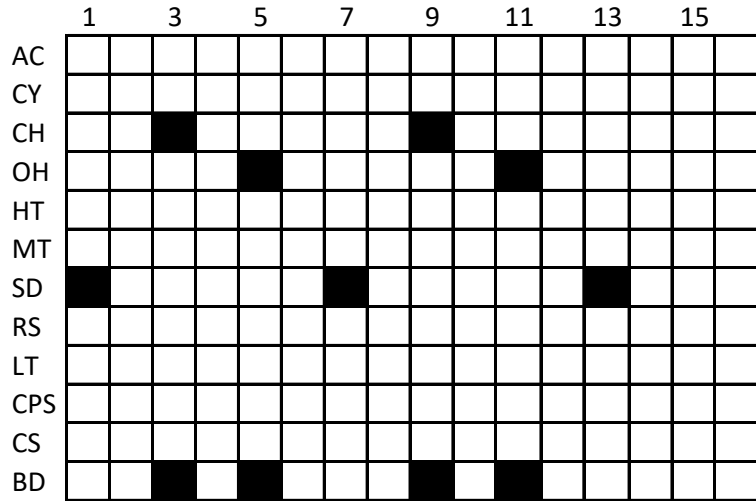

Break 5

Break 6

- AC Accent
- CY Cymbal
- CH Closed Hat
- OH Open Hat
- HT High Tom
- MT Mid Tom
- SD Snare
- RS Rim Shot
- LT Low Tome
- CPS Claps
- CB Cowbell
- BD Bass Drum

Break 7

Break 8

- AC Accent
- CY Cymbal
- CH Closed Hat
- OH Open Hat
- HT High Tom
- MT Mid Tom
- SD Snare
- RS Rim Shot
- LT Low Tome
- CPS Claps
- CB Cowbell
- BD Bass Drum