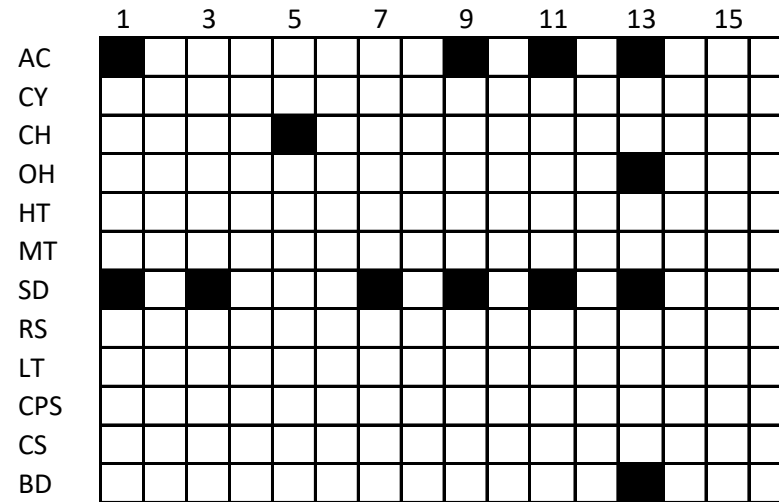

Break 1

Break 2

- AC Accent
- CY Cymbal
- CH Closed Hat
- OH Open Hat
- HT High Tom
- MT Mid Tom
- SD Snare
- RS Rim Shot
- LT Low Tome
- CPS Claps
- CB Cowbell
- BD Bass Drum

Break 3

Break 4

- AC Accent
- CY Cymbal
- CH Closed Hat
- OH Open Hat
- HT High Tom
- MT Mid Tom
- SD Snare
- RS Rim Shot
- LT Low Tome
- CPS Claps
- CB Cowbell
- BD Bass Drum