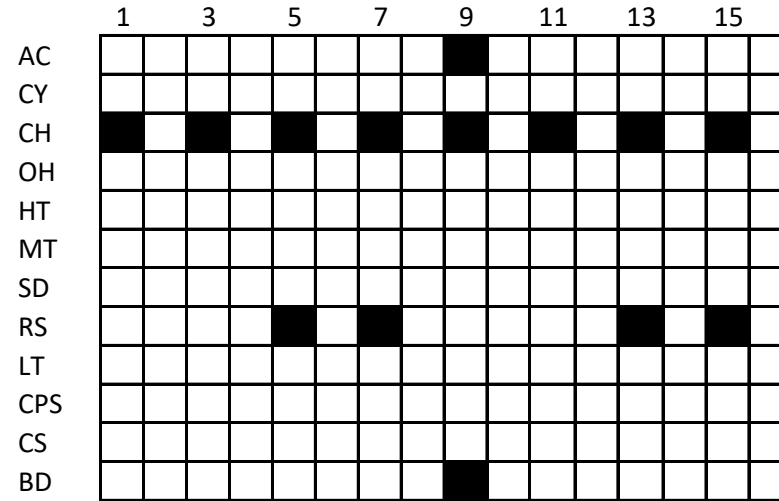

Beat 6

- AC Accent
- CY Cymbal
- CH Closed Hat
- OH Open Hat
- HT High Tom
- MT Mid Tom
- SD Snare
- RS Rim Shot
- LT Low Tome
- CPS Claps
- CB Cowbell
- BD Bass Drum