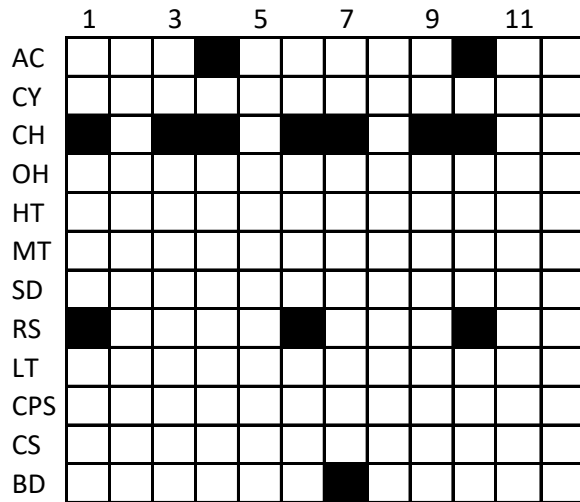

Beat 5

Beat 6

- AC Accent
- CY Cymbal
- CH Closed Hat
- OH Open Hat
- HT High Tom
- MT Mid Tom
- SD Snare
- RS Rim Shot
- LT Low Tome
- CPS Claps
- CB Cowbell
- BD Bass Drum

Beat 7

Beat 8

- AC Accent
- CY Cymbal
- CH Closed Hat
- OH Open Hat
- HT High Tom
- MT Mid Tom
- SD Snare
- RS Rim Shot
- LT Low Tom
- CPS Claps
- CB Cowbell
- BD Bass Drum