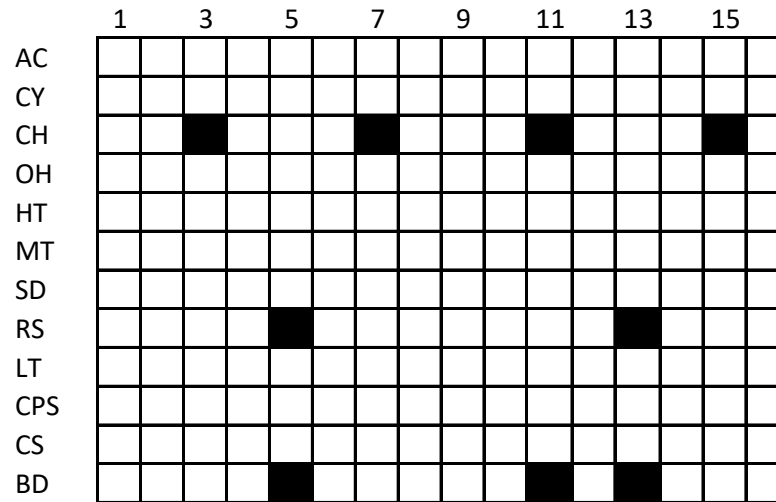

Beat 1

Beat 2

- AC Accent
- CY Cymbal
- CH Closed Hat
- OH Open Hat
- HT High Tom
- MT Mid Tom
- SD Snare
- RS Rim Shot
- LT Low Tome
- CPS Claps
- CB Cowbell
- BD Bass Drum

Beat 3

Beat 4

- AC Accent
- CY Cymbal
- CH Closed Hat
- OH Open Hat
- HT High Tom
- MT Mid Tom
- SD Snare
- RS Rim Shot
- LT Low Tome
- CPS Claps
- CB Cowbell
- BD Bass Drum