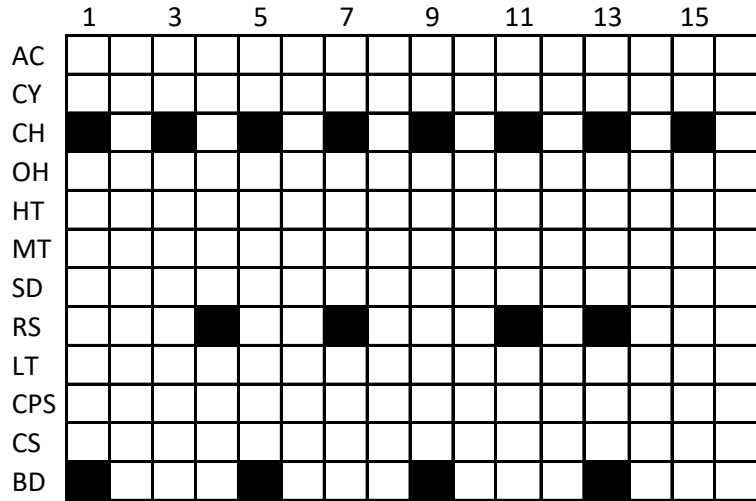

Beat 5

Beat 6

- AC Accent
- CY Cymbal
- CH Closed Hat
- OH Open Hat
- HT High Tom
- MT Mid Tom
- SD Snare
- RS Rim Shot
- LT Low Tome
- CPS Claps
- CB Cowbell
- BD Bass Drum

Beat 7

Beat 8

- AC Accent
- CY Cymbal
- CH Closed Hat
- OH Open Hat
- HT High Tom
- MT Mid Tom
- SD Snare
- RS Rim Shot
- LT Low Tom
- CPS Claps
- CB Cowbell
- BD Bass Drum