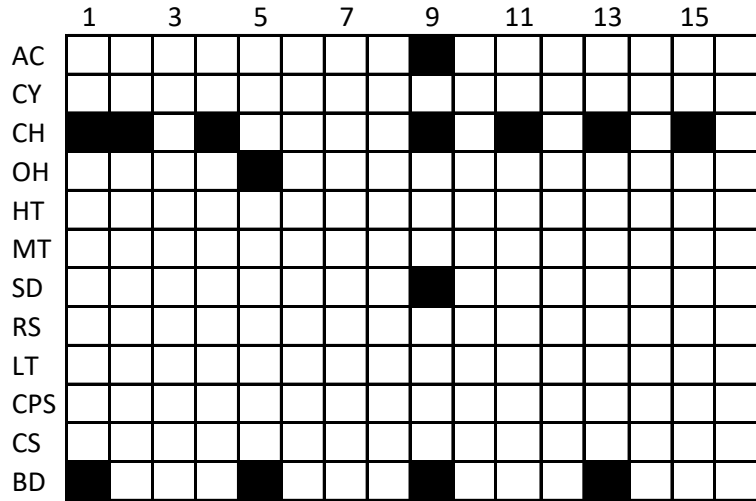

Beat 1

Beat 2

- AC Accent
- CY Cymbal
- CH Closed Hat
- OH Open Hat
- HT High Tom
- MT Mid Tom
- SD Snare
- RS Rim Shot
- LT Low Tome
- CPS Claps
- CB Cowbell
- BD Bass Drum

Beat 3

Beat 4

- AC Accent
- CY Cymbal
- CH Closed Hat
- OH Open Hat
- HT High Tom
- MT Mid Tom
- SD Snare
- RS Rim Shot
- LT Low Tome
- CPS Claps
- CB Cowbell
- BD Bass Drum