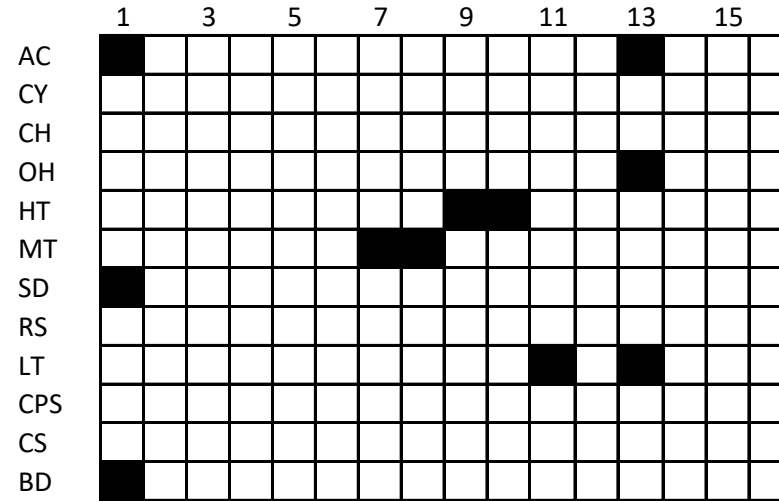

Break 6

- AC Accent
- CY Cymbal
- CH Closed Hat
- OH Open Hat
- HT High Tom
- MT Mid Tom
- SD Snare
- RS Rim Shot
- LT Low Tome
- CPS Claps
- CB Cowbell
- BD Bass Drum