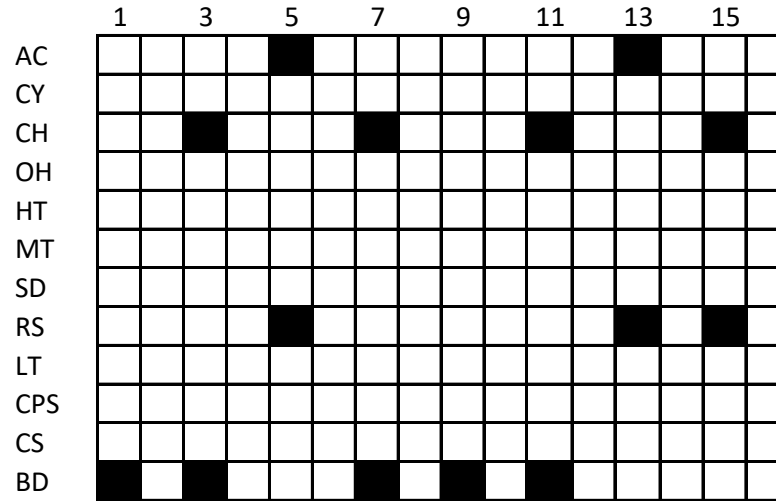

Beat 1

Beat 2

- AC Accent
- CY Cymbal
- CH Closed Hat
- OH Open Hat
- HT High Tom
- MT Mid Tom
- SD Snare
- RS Rim Shot
- LT Low Tome
- CPS Claps
- CB Cowbell
- BD Bass Drum

Beat 3

Beat 4

- AC Accent
- CY Cymbal
- CH Closed Hat
- OH Open Hat
- HT High Tom
- MT Mid Tom
- SD Snare
- RS Rim Shot
- LT Low Tome
- CPS Claps
- CB Cowbell
- BD Bass Drum