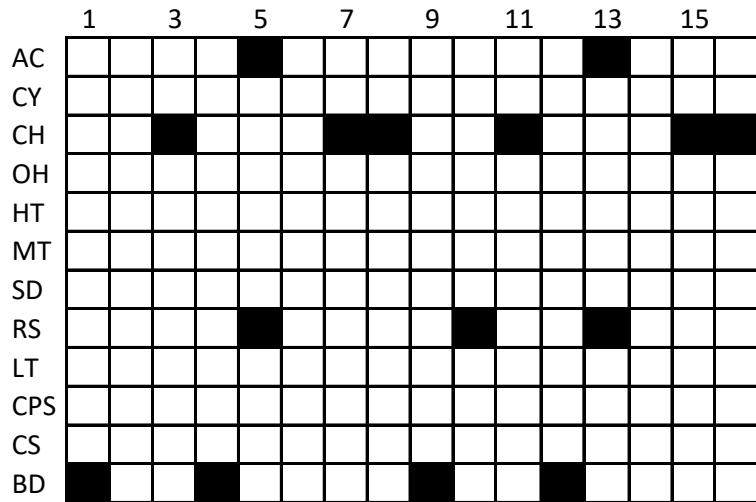

Beat 1

Beat 2

- AC Accent
- CY Cymbal
- CH Closed Hat
- OH Open Hat
- HT High Tom
- MT Mid Tom
- SD Snare
- RS Rim Shot
- LT Low Tome
- CPS Claps
- CB Cowbell
- BD Bass Drum

Beat 3

Beat 4

- AC Accent
- CY Cymbal
- CH Closed Hat
- OH Open Hat
- HT High Tom
- MT Mid Tom
- SD Snare
- RS Rim Shot
- LT Low Tome
- CPS Claps
- CB Cowbell
- BD Bass Drum